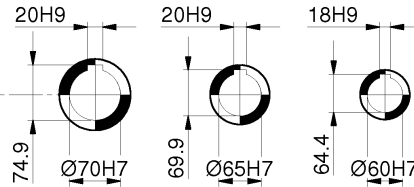

RN-RO-RV Riduttori - Gearboxes - Getriebe

RV63

Dimensioni - Dimensions - Abmessungen

**MRV
FRV**

AC70 AC65 AC60

RV

| | | | | | | | |
|--------------|-------------|-----------------|-------------|-------------|-----------------|---------------|---------------|
| RV | 63 | 63 | 63 | 63 | 63 | 63 | 63 |
| IEC | 80 | 90 S / L | 100 | 112 | 132 S / M | 160 | 180 |
| X / Y / Z1 | 159/238/138 | 176/255-280/149 | 195/314/160 | 219/328/172 | 258/368-410/192 | 310/486/235 | 320/580/245 |
| X1 (B5) / S | 200/22 | 200/22 | 250/22 | 250/22 | 300/22 | 350/35 | 350/35 |
| X1 (B14) / S | --- | --- | --- | --- | 200/22 | --- | --- |
| L (RV63) | 205,5 | 205,5 | 205,5 | 205,5 | 205,5 | 218,5 (205,5) | 218,5 (205,5) |