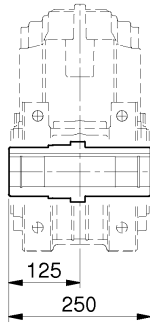

RN-RO-RV Riduttori - Gearboxes - Getriebe

RV63

Dimensioni - Dimensions - Abmessungen

**MRV
FRV**

AC70 AC65 AC60

RV

| | | | | | | | |
|--------------|-------------|-----------------|-------------|-------------|-----------------|---------------|---------------|
| RV | 63 | 63 | 63 | 63 | 63 | 63 | 63 |
| IEC | 80 | 90 S / L | 100 | 112 | 132 S / M | 160 | 180 |
| X / Y / Z1 | 159/238/138 | 176/255-280/149 | 195/314/160 | 219/328/172 | 258/368-410/192 | 310/486/235 | 320/580/245 |
| X1 (B5) / S | 200/22 | 200/22 | 250/22 | 250/22 | 300/22 | 350/35 | 350/35 |
| X1 (B14) / S | --- | --- | --- | --- | 200/22 | --- | --- |
| L (RV63) | 205,5 | 205,5 | 205,5 | 205,5 | 205,5 | 218,5 (205,5) | 218,5 (205,5) |