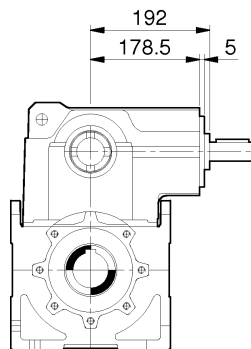

RN-RO-RV Riduttori - Gearboxes - Getriebe

RV63

Dimensioni - Dimensions - Abmessungen

**MRV
FRV**

AC70 AC65 AC60

RV

| | | | | | | | |
|--------------|-------------|-----------------|-------------|-------------|-----------------|---------------|---------------|
| RV | 63 | 63 | 63 | 63 | 63 | 63 | 63 |
| IEC | 80 | 90 S / L | 100 | 112 | 132 S / M | 160 | 180 |
| X / Y / Z1 | 159/238/138 | 176/255-280/149 | 195/314/160 | 219/328/172 | 258/368-410/192 | 310/486/235 | 320/580/245 |
| X1 (B5) / S | 200/22 | 200/22 | 250/22 | 250/22 | 300/22 | 350/35 | 350/35 |
| X1 (B14) / S | --- | --- | --- | --- | 200/22 | --- | --- |
| L (RV63) | 205,5 | 205,5 | 205,5 | 205,5 | 205,5 | 218,5 (205,5) | 218,5 (205,5) |