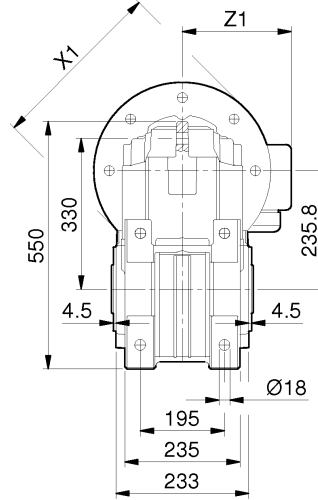

RN-RO-RV Riduttori - Gearboxes - Getriebe

RV63

Dimensioni - Dimensions - Abmessungen

**MRV
FRV**

AC70 AC65 AC60

RV

| | | | | | | | |
|--------------|-------------|-----------------|-------------|-------------|-----------------|---------------|---------------|
| RV | 63 | 63 | 63 | 63 | 63 | 63 | 63 |
| IEC | 80 | 90 S / L | 100 | 112 | 132 S / M | 160 | 180 |
| X / Y / Z1 | 159/238/138 | 176/255-280/149 | 195/314/160 | 219/328/172 | 258/368-410/192 | 310/486/235 | 320/580/245 |
| X1 (B5) / S | 200/22 | 200/22 | 250/22 | 250/22 | 300/22 | 350/35 | 350/35 |
| X1 (B14) / S | --- | --- | --- | --- | 200/22 | --- | --- |
| L (RV63) | 205,5 | 205,5 | 205,5 | 205,5 | 205,5 | 218,5 (205,5) | 218,5 (205,5) |