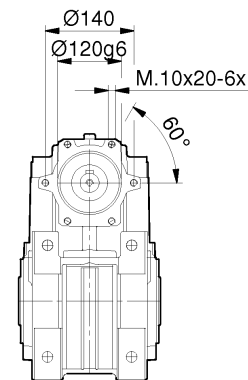

RN-RO-RV Riduttori - Gearboxes - Getriebe

RV63

Dimensioni - Dimensions - Abmessungen

**MRV
FRV**

AC70 AC65 AC60

RV

| | | | | | | | |
|--------------|-------------|-----------------|-------------|-------------|-----------------|---------------|---------------|
| RV | 63 | 63 | 63 | 63 | 63 | 63 | 63 |
| IEC | 80 | 90 S / L | 100 | 112 | 132 S / M | 160 | 180 |
| X / Y / Z1 | 159/238/138 | 176/255-280/149 | 195/314/160 | 219/328/172 | 258/368-410/192 | 310/486/235 | 320/580/245 |
| X1 (B5) / S | 200/22 | 200/22 | 250/22 | 250/22 | 300/22 | 350/35 | 350/35 |
| X1 (B14) / S | --- | --- | --- | --- | 200/22 | --- | --- |
| L (RV63) | 205,5 | 205,5 | 205,5 | 205,5 | 205,5 | 218,5 (205,5) | 218,5 (205,5) |