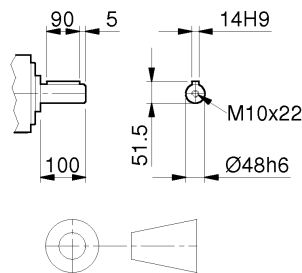

RN-RO-RV Riduttori - Gearboxes - Getriebe

RV63

Dimensioni - Dimensions - Abmessungen

**MRV
FRV**

AC70 AC65 AC60

RV

| | | | | | | | |
|--------------|-------------|-----------------|-------------|-------------|-----------------|---------------|---------------|
| RV | 63 | 63 | 63 | 63 | 63 | 63 | 63 |
| IEC | 80 | 90 S / L | 100 | 112 | 132 S / M | 160 | 180 |
| X / Y / Z1 | 159/238/138 | 176/255-280/149 | 195/314/160 | 219/328/172 | 258/368-410/192 | 310/486/235 | 320/580/245 |
| X1 (B5) / S | 200/22 | 200/22 | 250/22 | 250/22 | 300/22 | 350/35 | 350/35 |
| X1 (B14) / S | --- | --- | --- | --- | 200/22 | --- | --- |
| L (RV63) | 205,5 | 205,5 | 205,5 | 205,5 | 205,5 | 218,5 (205,5) | 218,5 (205,5) |