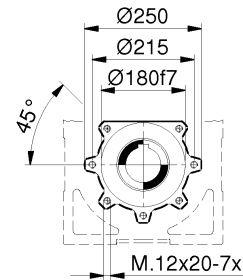

RN-RO-RV Riduttori - Gearboxes - Getriebe

RV63

Dimensioni - Dimensions - Abmessungen

**MRV
FRV**

AC70 AC65 AC60

RV

| | | | | | | | |
|--------------|-------------|-----------------|-------------|-------------|-----------------|---------------|---------------|
| RV | 63 | 63 | 63 | 63 | 63 | 63 | 63 |
| IEC | 80 | 90 S / L | 100 | 112 | 132 S / M | 160 | 180 |
| X / Y / Z1 | 159/238/138 | 176/255-280/149 | 195/314/160 | 219/328/172 | 258/368-410/192 | 310/486/235 | 320/580/245 |
| X1 (B5) / S | 200/22 | 200/22 | 250/22 | 250/22 | 300/22 | 350/35 | 350/35 |
| X1 (B14) / S | --- | --- | --- | --- | 200/22 | --- | --- |
| L (RV63) | 205,5 | 205,5 | 205,5 | 205,5 | 205,5 | 218,5 (205,5) | 218,5 (205,5) |