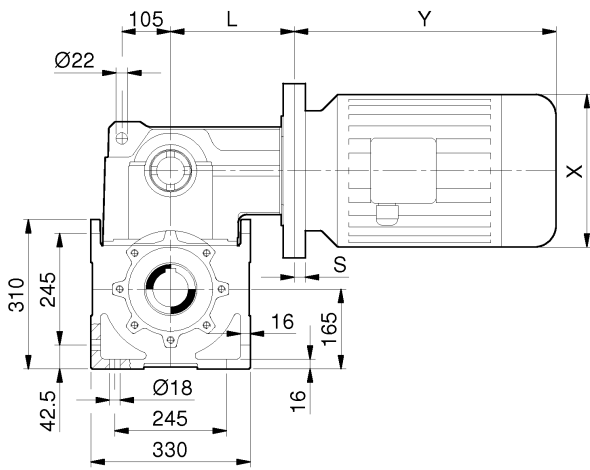

RN-RO-RV Riduttori - Gearboxes - Getriebe

RV63

Dimensioni - Dimensions - Abmessungen

**MRV
FRV**

AC70 AC65 AC60

RV

| | | | | | | | |
|--------------|-------------|-----------------|-------------|-------------|-----------------|---------------|---------------|
| RV | 63 | 63 | 63 | 63 | 63 | 63 | 63 |
| IEC | 80 | 90 S / L | 100 | 112 | 132 S / M | 160 | 180 |
| X / Y / Z1 | 159/238/138 | 176/255-280/149 | 195/314/160 | 219/328/172 | 258/368-410/192 | 310/486/235 | 320/580/245 |
| X1 (B5) / S | 200/22 | 200/22 | 250/22 | 250/22 | 300/22 | 350/35 | 350/35 |
| X1 (B14) / S | --- | --- | --- | --- | 200/22 | --- | --- |
| L (RV63) | 205,5 | 205,5 | 205,5 | 205,5 | 205,5 | 218,5 (205,5) | 218,5 (205,5) |